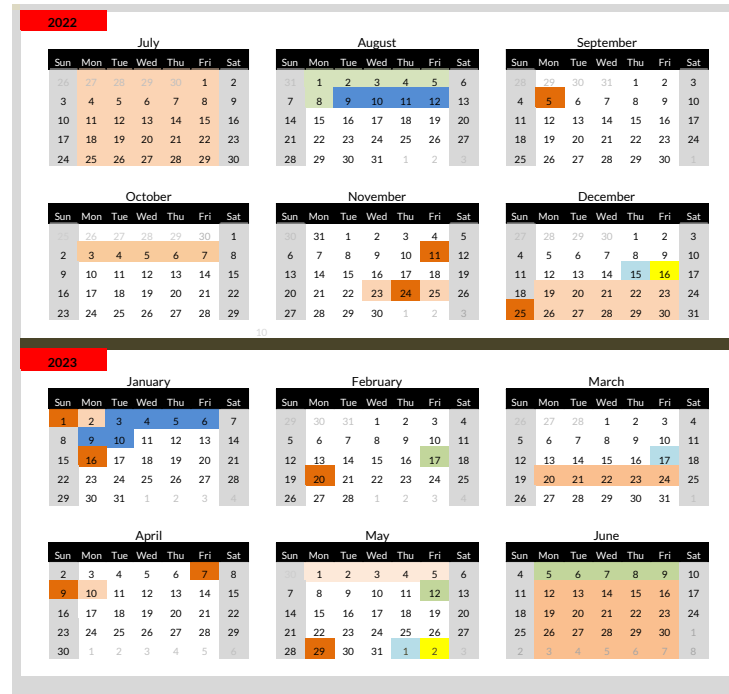

## Bradford Academy's 2022/2023 Lower School Calendar

- Aug. 1st Teachers Report
- 10th K - 5th First Day of School (1/2 day)
- 16th TK First Day of School (1/2 day)
- Sept. 5th Labor Day
- 30th End of 1st Quarter
- Oct. 3rd - 7th Fall Break
- Nov. 11th Veterans Day
- 17th Bradford Night Open House
- 23rd - 25th Thanksgiving Break
- Dec. 15th End of 2nd Quarter
- 16th Christmas Celebration (1/2 Day)
- 19th - 2nd Christmas Break
- Jan. 16th M.L. King Day
- Feb. 17th Teacher Work Day/No students
- Feb. 20th Presidents' Day
- Mar. 17th End of 3rd Quarter
- Mar. 20th-24th SPRING BREAK
- Apr. 7th-10th Good Friday / Easter
- May 1st - 5th Standardized Testing - 1 - 5th grades
- 12th Teacher Work Day/No students
- 25th TK Last Day
- 25th Patriotic Program
- 29th Memorial Day
- June 1st End of 4th quarter
- 2nd Last day of school 1/2 Day
- 5th-9th Teacher Work Week

## Bradford Academy's 2022/2023 Upper School Calendar

- Aug. 1st Teachers Report
- 9th-12th Short Term Part 1
- Sept. 5th Labor Day
- 30th End of 1st Quarter
- Oct. 3rd - 7th Fall Break
- Nov. 11th Veterans Day
- 23rd - 25th Thanksgiving Break
- Dec. 13th Christmas Concert
- 15th End of 2nd Quarter
- 16th Service Day (1/2 Day)
- 19th - 2nd Christmas Break
- Jan. 3rd-10th Short Term Part 2
- 16th M.L. King Day
- Feb. 17th Teacher Work Day/No students
- Feb. 20th Presidents' Day
- Mar. 17th End of 3rd Quarter
- Mar. 20th-24th SPRING BREAK
- Apr. 7th-10th Good Friday / Easter
- May 1st - 5th Standardized Testing - 6-7th grades
- 12th Teacher Work Day/No students
- 29th Memorial Day
- June 1st End of 4th quarter
- 2nd Last day of school 1/2 Day
- 2nd GRADUATION
- 5th-9th Teacher Work Week