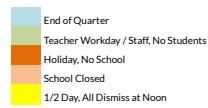

## Bradford Academy's 2022/2023 Lower School Calendar

- Aug. 1st Teachers Report
- 10th K - 5th First Day of School (1/2 day)
- 16th TK First Day of School (1/2 day)
- Sept. 5th Labor Day
- 30th End of 1st Quarter
- Oct. 3rd - 7th Fall Break
- Nov. 11th Veterans Day
- 17th Bradford Night Open House
- 23rd - 25th Thanksgiving Break
- Dec. 15th End of 2nd Quarter
- 16th Christmas Celebration (1/2 Day)
- 19th - 2nd Christmas Break
- Jan. 16th M.L. King Day
- Feb. 17th Teacher Work Day/No students
- Feb. 20th Presidents' Day
- Mar. 17th End of 3rd Quarter
- Mar. 20th-24th SPRING BREAK
- Apr. 7th-10th Good Friday / Easter
- May 1st - 5th Standardized Testing - 1 - 5th grades
- 12th Teacher Work Day/No students
- 25th TK Last Day
- 25th Patriotic Program
- 29th Memorial Day
- June 1st End of 4th quarter
- 2nd Last day of school 1/2 Day
- 5th-9th Teacher Work Week