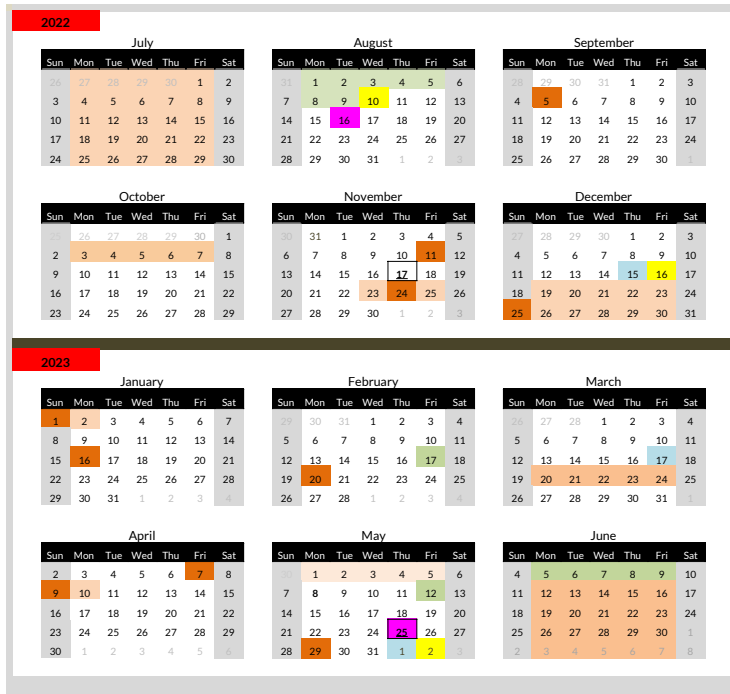

## Bradford Academy's 2022/2023 Lower School Calendar

- Aug. 1st Teachers Report
- 10th K - 5th First Day of School (1/2 day)
- 16th TK First Day of School (1/2 day)
- Sept. 5th Labor Day
- 30th End of 1st Quarter
- Oct. 3rd - 7th Fall Break
- Nov. 11th Veterans Day
- 17th Bradford Night Open House
- 23rd - 25th Thanksgiving Break
- Dec. 15th End of 2nd Quarter
- 16th Christmas Celebration (1/2 Day)
- 19th - 2nd Christmas Break
- Jan. 16th M.L. King Day
- Feb. 17th Teacher Work Day/No students
- Feb. 20th Presidents' Day
- Mar. 17th End of 3rd Quarter
- Mar. 20th-24th SPRING BREAK
- Apr. 7th-10th Good Friday / Easter
- May 1st - 5th Standardized Testing - 1 - 5th grades
- 12th Teacher Work Day/No students
- 25th TK Last Day
- 25th Patriotic Program
- 29th Memorial Day
- June 1st End of 4th quarter
- 2nd Last day of school 1/2 Day
- 5th-9th Teacher Work Week

## Bradford Academy's 2022/2023 Upper School Calendar

- Aug. 1st Teachers Report
- 9th-12th Short Term Part 1
- Sept. 5th Labor Day
- 30th End of 1st Quarter
- Oct. 3rd - 7th Fall Break
- Nov. 11th Veterans Day
- 23rd - 25th Thanksgiving Break
- Dec. 13th Christmas Concert
- 15th End of 2nd Quarter
- 16th Service Day (1/2 Day)
- 19th - 2nd Christmas Break
- Jan. 3rd-10th Short Term Part 2
- 16th M.L. King Day
- Feb. 17th Teacher Work Day/No students
- Feb. 20th Presidents' Day
- Mar. 17th End of 3rd Quarter
- Mar. 20th-24th SPRING BREAK
- Apr. 7th-10th Good Friday / Easter
- May 1st - 5th Standardized Testing - 6-7th grades
- 12th Teacher Work Day/No students
- 29th Memorial Day
- June 1st End of 4th quarter
- 2nd Last day of school 1/2 Day
- 2nd GRADUATION
- 5th-9th Teacher Work Week