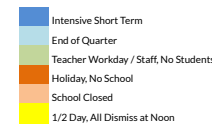

Bradford Academy's 2022/2023 Upper School Calendar

- Aug. 1st Teachers Report
- 9th-12th Short Term Part 1
- Sept. 5th Labor Day
- 30th End of 1st Quarter
- Oct. 3rd - 7th Fall Break
- Nov. 11th Veterans Day
- 23rd - 25th Thanksgiving Break
- Dec. 13th Christmas Concert
- 15th End of 2nd Quarter
- 16th Service Day (1/2 Day)
- 19th - 2nd Christmas Break
- Jan. 3rd-10th Short Term Part 2
- 16th M.L. King Day
- Feb. 17th Teacher Work Day/No students
- Feb. 20th Presidents' Day
- Mar. 17th End of 3rd Quarter
- Mar. 20th-24th SPRING BREAK
- Apr. 7th-10th Good Friday / Easter
- May 1st - 5th Standardized Testing - 6-7th grades
- 12th Teacher Work Day/No students
- 29th Memorial Day
- June 1st End of 4th quarter
- 2nd Last day of school 1/2 Day
- 2nd GRADUATION
- 5th-9th Teacher Work Week